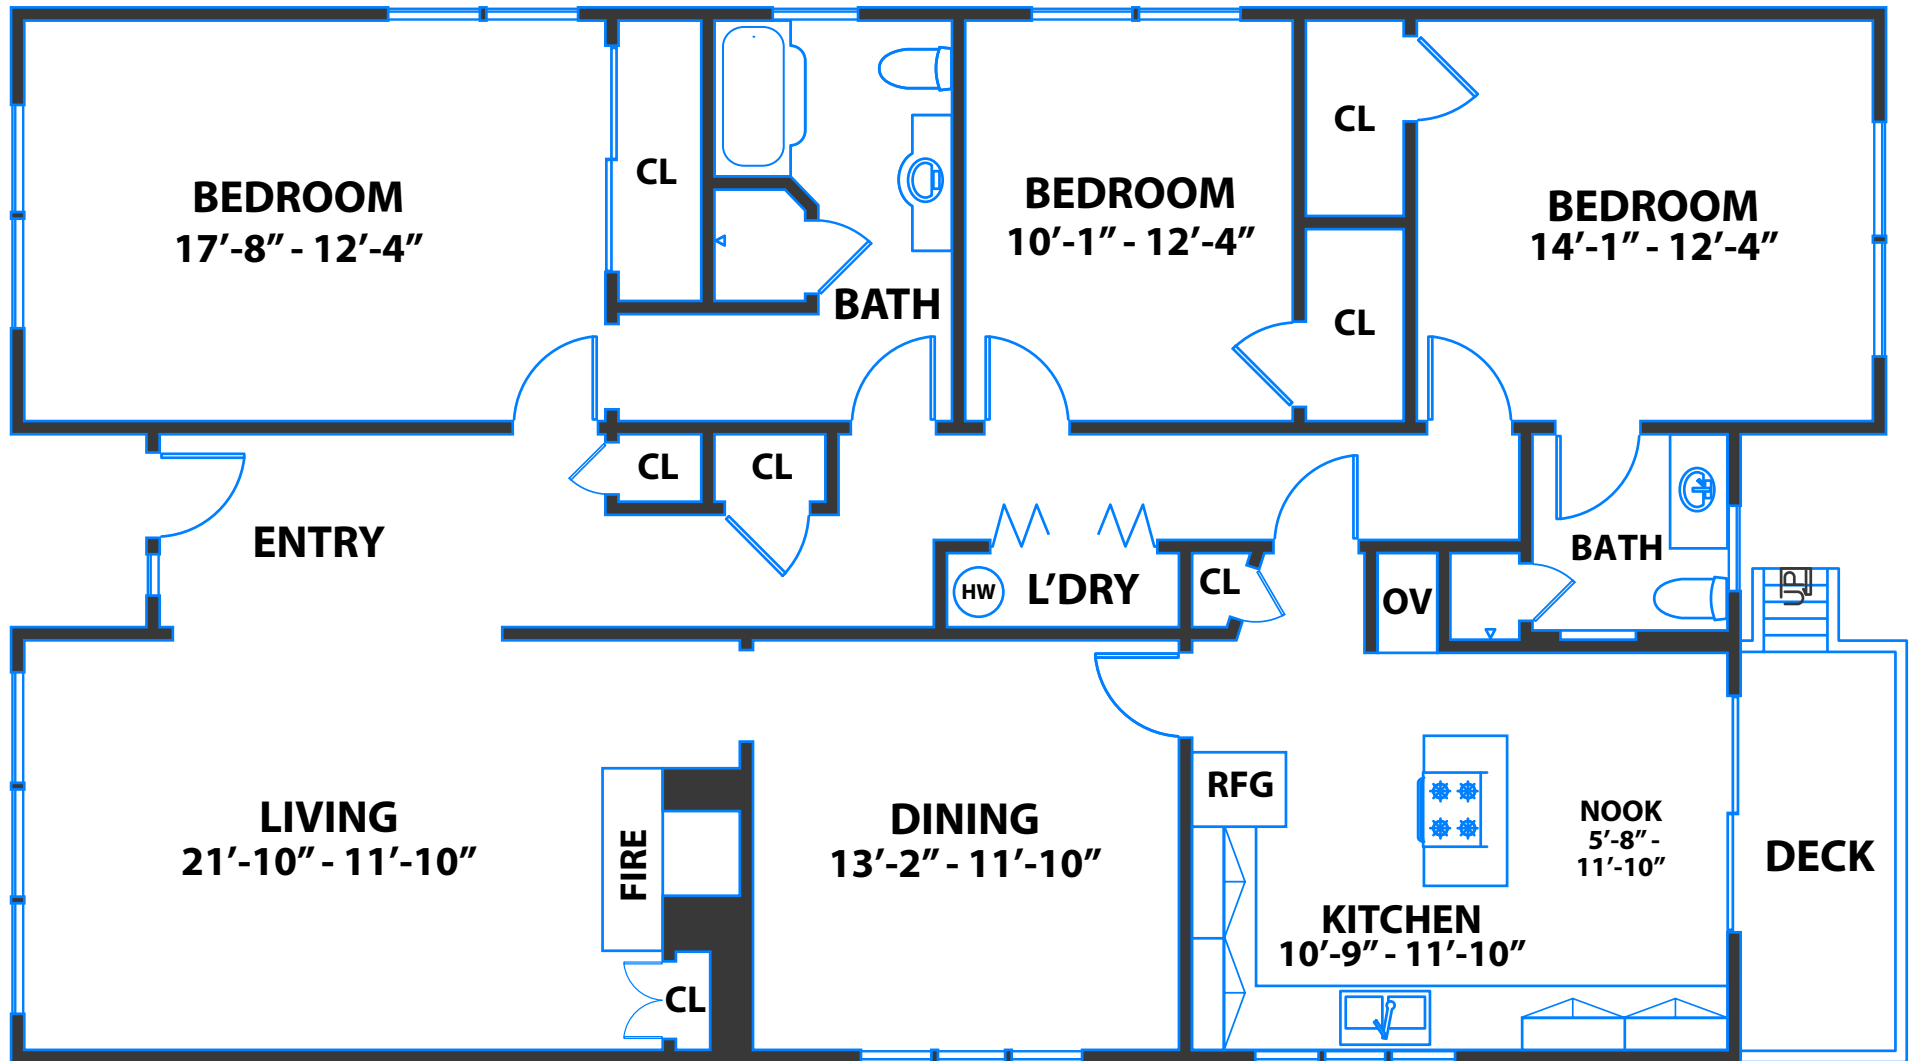

1640 BARROILHET AVENUE, BURLINGAME

MAIN LEVEL
(APPROX. 1722 SQF)